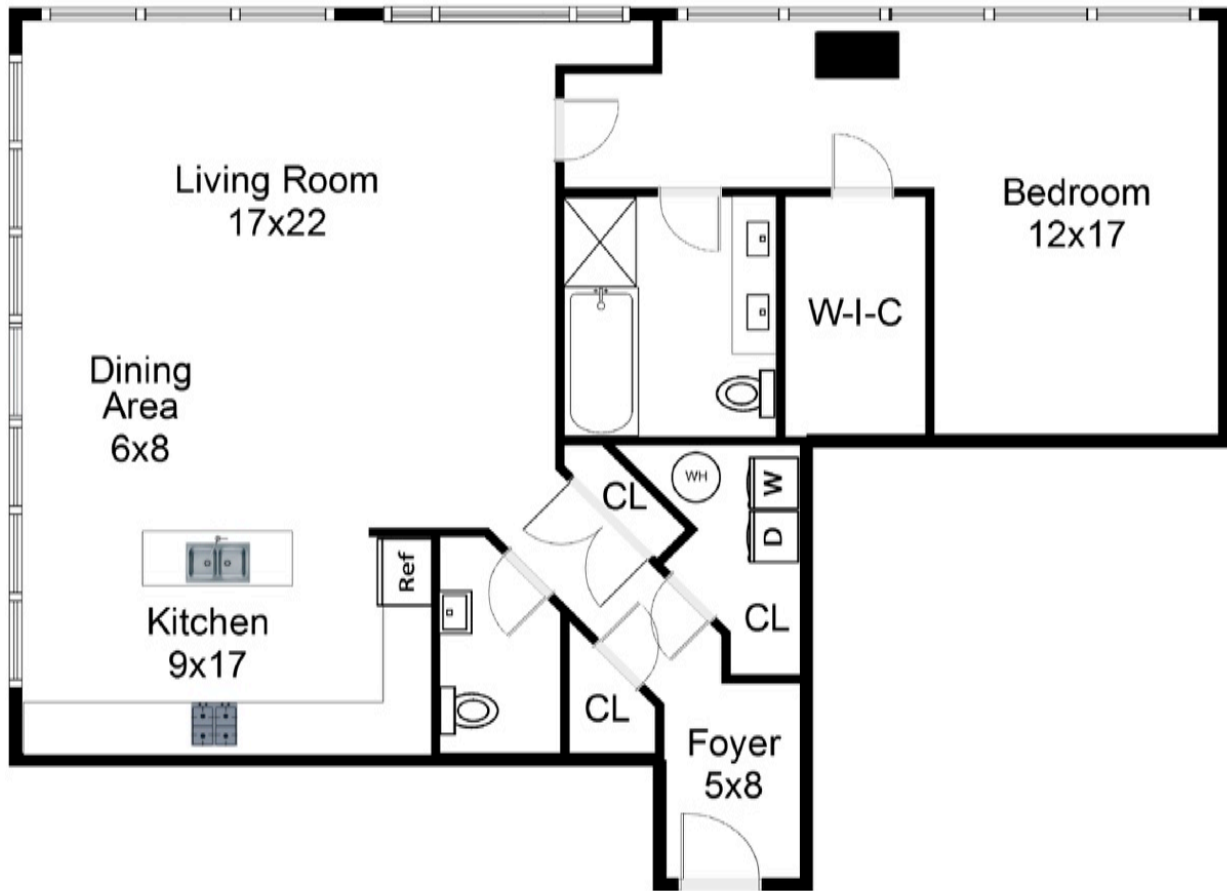

COMPASS

The Residences at Two Liberty
50 S 16th Street Unit 4005,
Philadelphia Pa 19102

Mary Genovese Colvin | 215.806.1500 | mary.genovese@compass.com
Margaux Pelegrin | 215.205.2400 | margaux.pelegrin@compass.com

Compass RE | 1601 Market St, 19th Floor, Philadelphia Pa 19103 | 267.435.8015

ON THE
SQUARE
REAL ESTATE