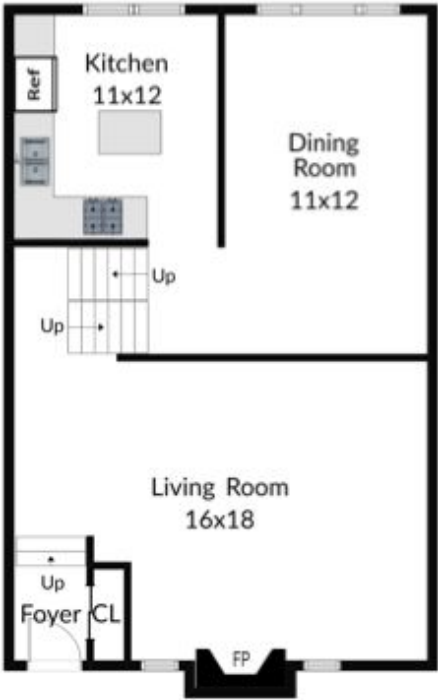

COMPASS

First Floor