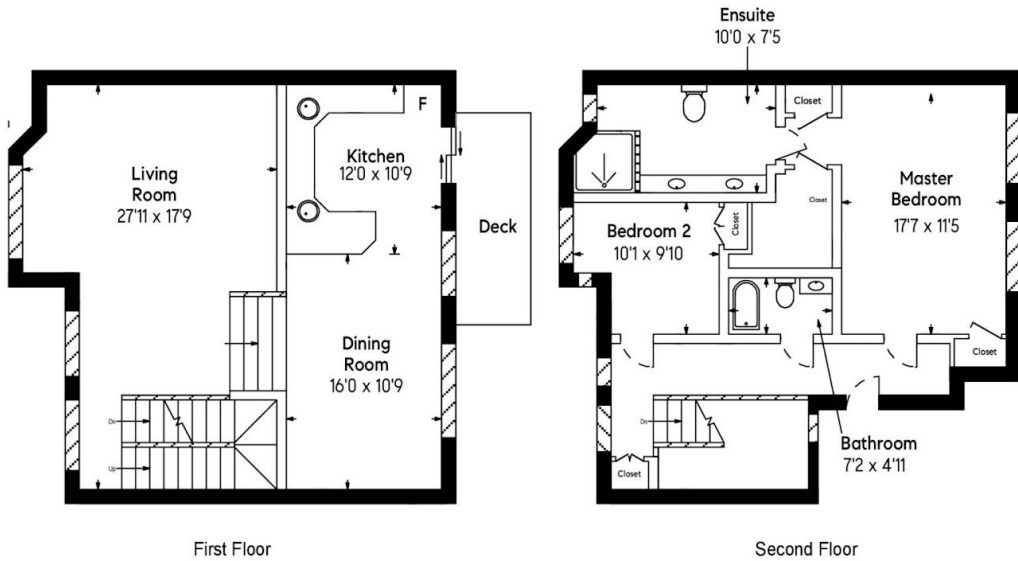

964 N Leithgow St
Philadelphia PA 19123
2 Bed | 4 Bath

Mary Genovese Colvin | 215.806.1500 | mary.genovese@compass.com
Margaux Pelegrin | 215.205.2400 | margaux.pelegrin@compass.com

Compass RE | 1601 Market St, 19th Floor, Philadelphia Pa 19103 | 267.435.8015