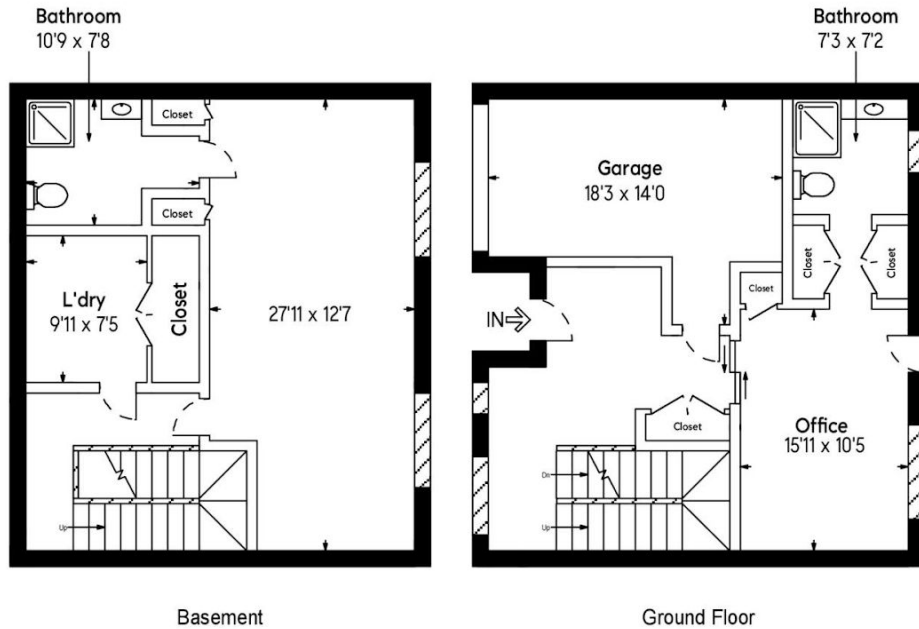

COMPASS

- Door
- Thick Wall
- ▨ Window
- Deck