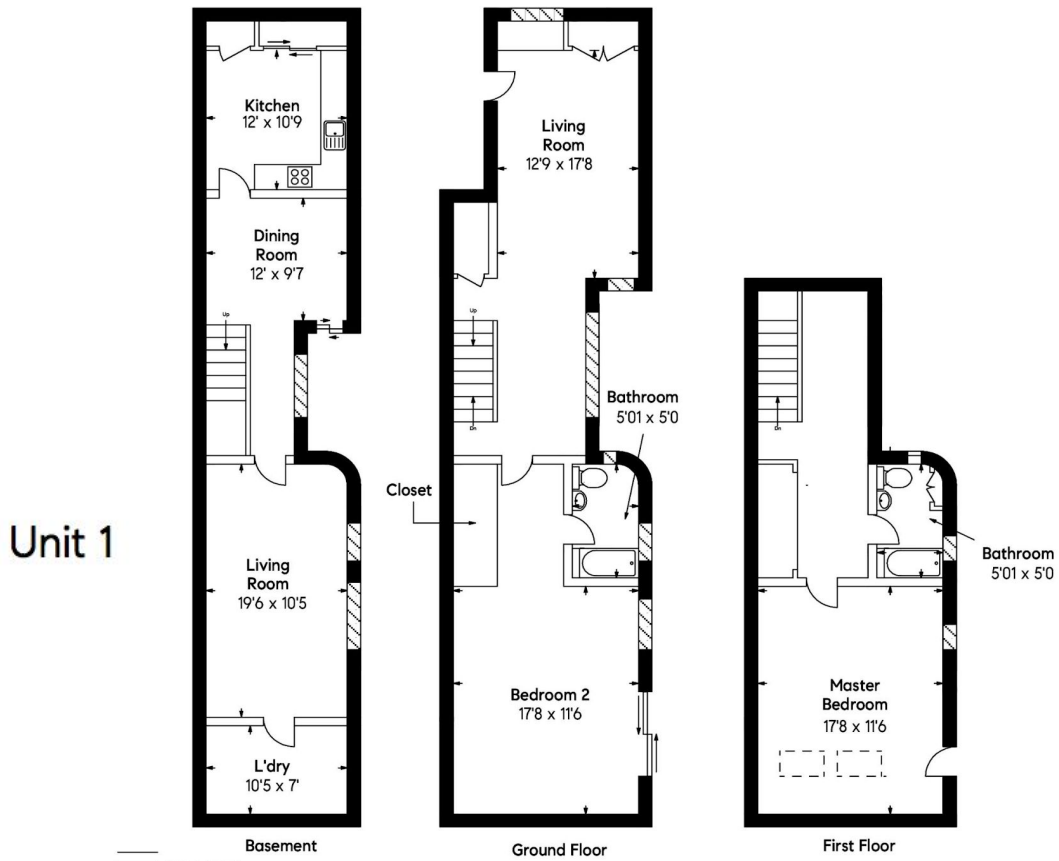

COMPASS

**714 S 3rd St Philadelphia
PA 19147**

ON THE
SQUARE
REAL ESTATE

Mary Genovese Colvin | 215.806.1500 | mary.genovese@compass.com
Margaux Pelegrin | 215.205.2400 | margaux.pelegrin@compass.com

Compass RE | 1601 Market St, 19th Floor, Philadelphia Pa 19103 | 267.435.8015