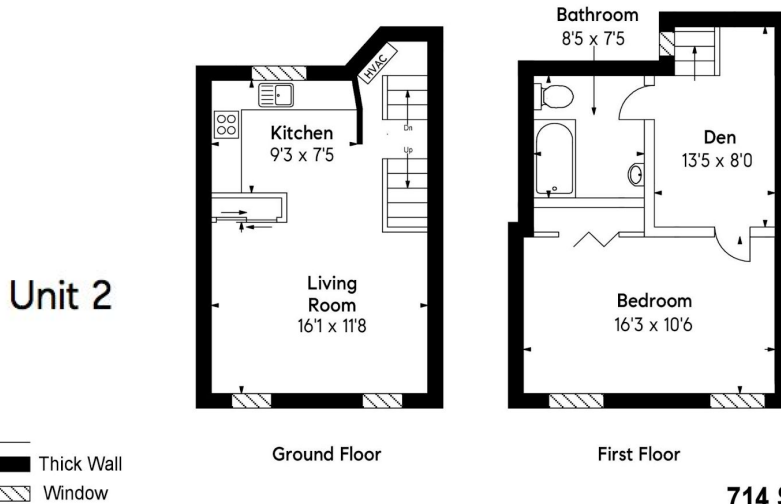

COMPASS

**714 S 3rd St Philadelphia
PA 19147**

ON THE
SQUARE
REAL ESTATE

Mary Genovese Colvin | 215.806.1500 | mary.genovese@compass.com
Margaux Pelegrin | 215.205.2400 | margaux.pelegrin@compass.com

Compass RE | 1601 Market St, 19th Floor, Philadelphia Pa 19103 | 267.435.8015