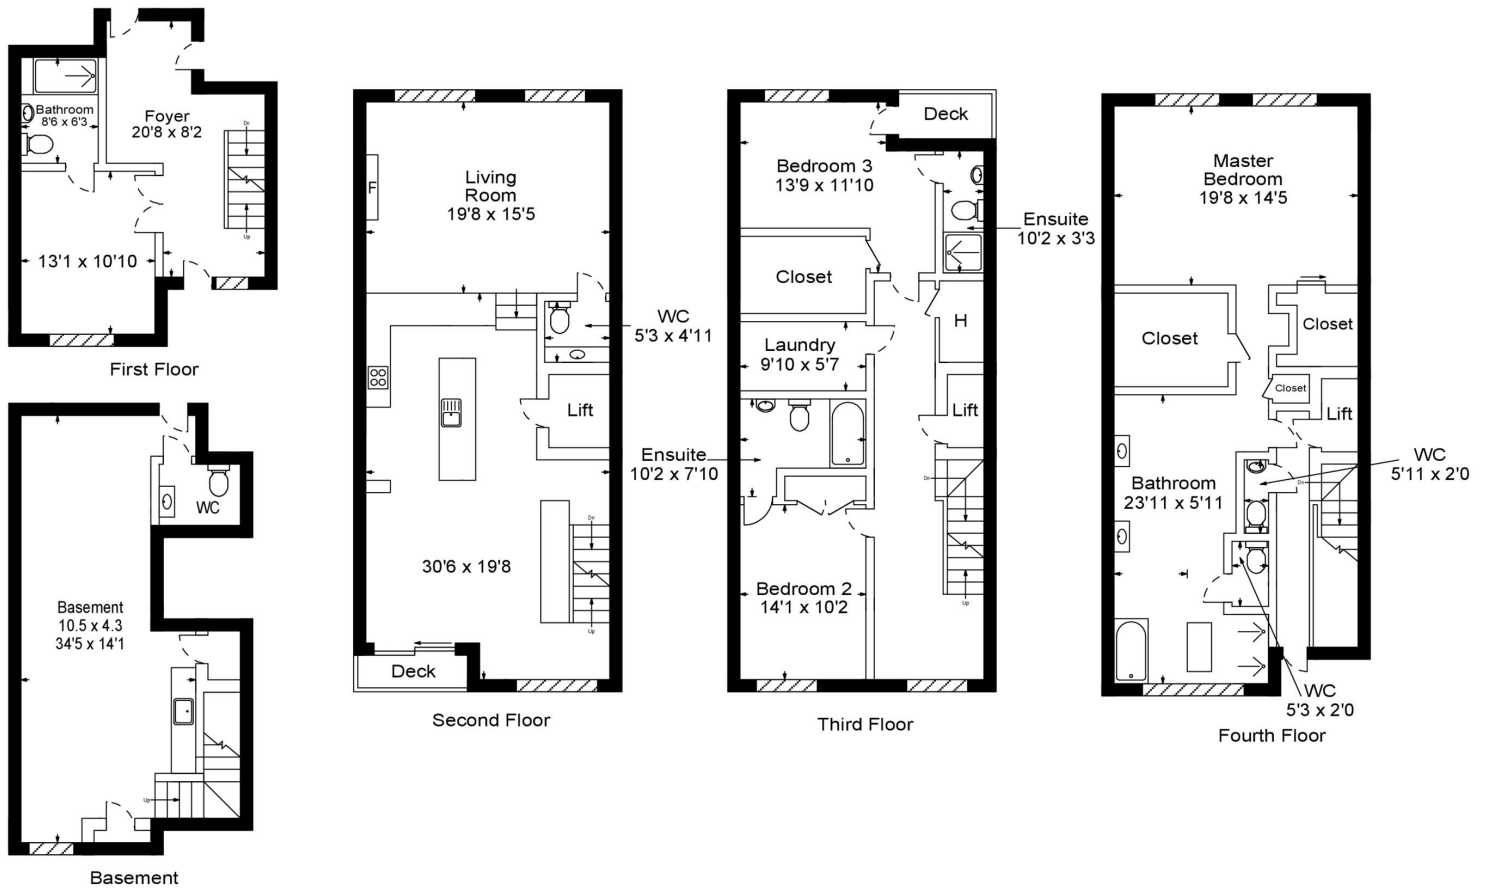

COMPASS

1237 Kater Street,
Philadelphia, Pa 19147

Mary Genovese Colvin | 215.806.1500 | mary.genovese@compass.com
Margaux Pelegrin | 215.205.2400 | margaux.pelegrin@compass.com

Compass RE | 1601 Market St, 19th Floor, Philadelphia Pa 19103 | 267.435.8015

ON THE
SQUARE
REAL ESTATE