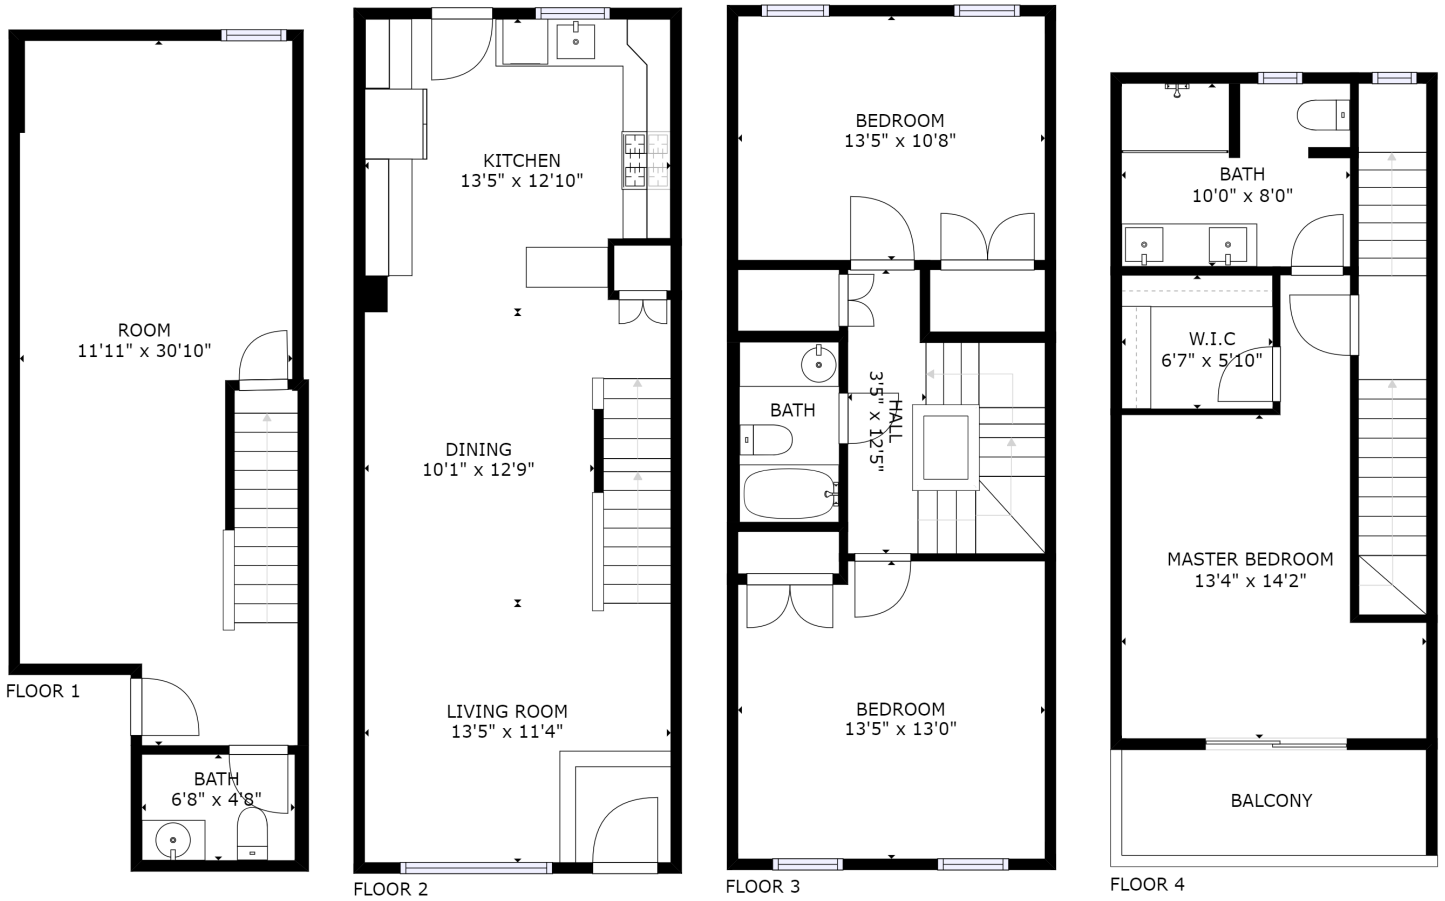

COMPASS

1202 S Bonsall Street,
Philadelphia Pa 19146

Kay McGrath | 267.261.5850 | kay.mcgrath@compass.com
Mary Genovese Colvin | 215.806.1500 | mary.genovese@compass.com
Margaux Pelegrin | 215.205.2400 | margaux.pelegrin@compass.com

Compass RE | 1601 Market St, 19th Floor, Philadelphia Pa 19103 | 267.435.8015